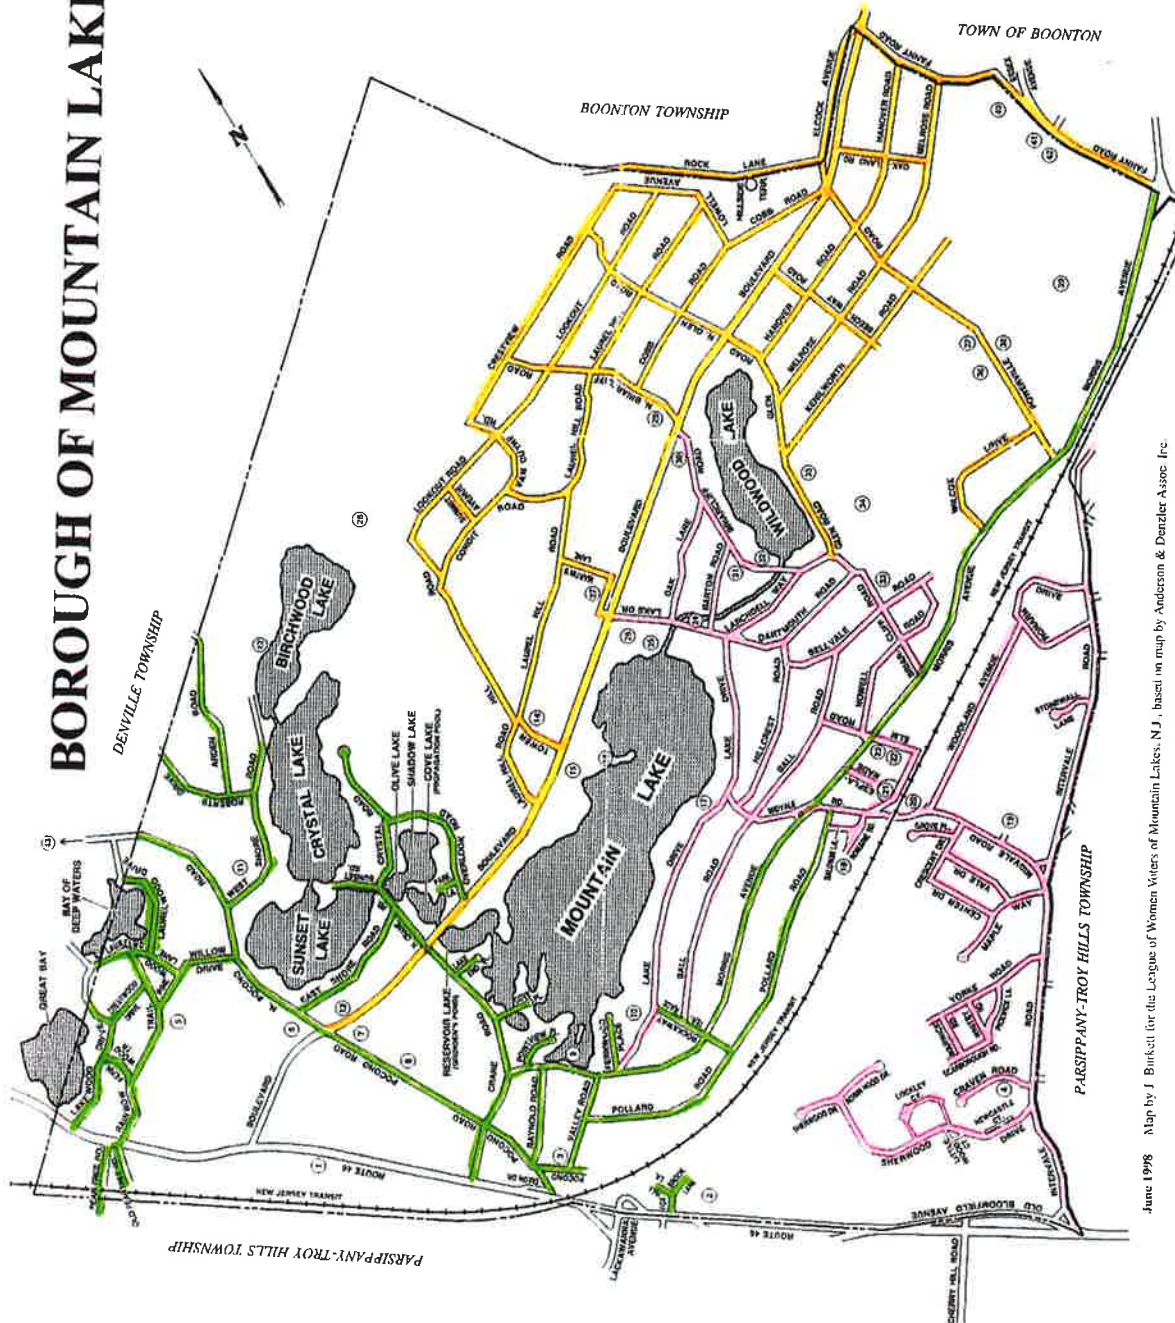

BOROUGH OF MOUNTAIN LAKES

1. 1 Route 46 well
2. 2 King of Kings Lutheran Church
3. 3 Righter House *
4. 4 Grimes House **
5. 5 Park Lakes Tennis Club
6. 6 St. Catherine of Siena R.C. Church
7. 7 Borough Hall: Municipal Services
   Fire Department
   Police Department
   Board of Education
8. 8 Borough Garage and Recycling Center
9. 9 The Cove
10. 10 Thorleif Fillet Bird Sanctuary
11. 11 William N. Taft Memorial Field
12. 12 Birchwood Beach
13. 13 Lyman Wilson Memorial Park
14. 14 The Wilson School
15. 15 Masonic Temple
16. 16 Island Beach
17. 17 Midvale Boat Dock
18. 18 Jan Wilson Memorial Basketball Court
19. 19 Alden L. Haswell (Midvale) Field
20. 20 Mountain Lakes Railroad Station *
21. 21 Esplanade Park
22. 22 United States Post Office
23. 23 Mountain Lakes Public Library
24. 24 Memorial Park
25. 25 Mountain Lakes Club
26. 26 Lake Drive School *
27. 27 St. Peter's Episcopal Church
28. 28 Richard M. Witcox Park
29. 29 First Church of Christ, Scientist
30. 30 Frank B. Kaufmann Memorial Park
31. 31 Community Church *
32. 32 Briarcliff Park
33. 33 Briarcliff School
34. 34 Wildwood Field - Track and H.S. Football Field
35. 35 Wildwood School
36. 36 Mountain Lakes High School
37. 37 Old High School Court/In-line Skating Rink
38. 38 Doubler Memorial Tennis Courts
39. 39 Halsey A. Frederick Memorial Park
40. 40 Lakeland Hills Family YMCA
41. 41 Charles Pitcher Field
42. 42 Al Scerbo Field
43. 43 Northwest Covenant Medical Center [H]

* Morris County Inventory of Historic Sites
** National & State Registers of Historic Sites

June 1998 Map by J. Bunick for the League of Women Voters of Mountain Lakes, N.J., based on map by Anderson & Denzler Assoc. Inc.